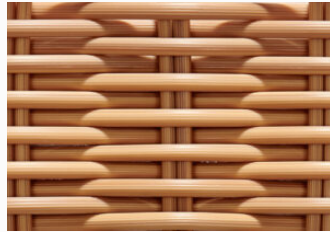

Round Resin

RC19
Coffee Cream (3mm)

RC25
Natural (3mm)

RT25
Natural (4.5mm)

RT19
Coffee Cream (4.5mm)

RC46
Natural (8mm)

RC47
Bark (8mm)

RC44
Bright White (8mm)

RC45
Cream White (8mm)

RC50
Kubu (8mm)

RT36
Twisted Resin - Natural Ash Rope

Semi-Flat Resin

RP25
Natural (6mm)

RP19
Coffee Cream (7mm)

Flat Resin

RP25
Natural (6mm)

RP19
Coffee Cream (7mm)

RP7
Bronze (7mm)

Teak

T7
Unfinished Teak

Sealed Marble

S14
Pearl Stone

S10
White Carrara

S02
Crema Stone

S01
Fossil Stone

S04
Nero Stone

Rattan (Indoor Only)

N21 (Standard)
Natural, Skin On Rattan Wicker

N16
Whitewash Rattan Wicker

N17
Weathered Rattan Wicker

N18
Nutmeg Rattan Wicker

N19
Tobacco Rattan Wicker