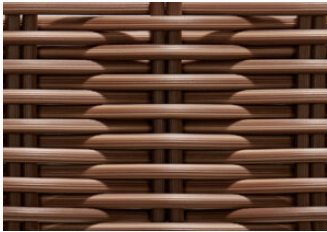

Round Resin

RC19
Coffee Cream (3mm)

RC25
Natural (3mm)

RT25
Natural (4.5mm)

RT19
Coffee Cream (4.5mm)

RC46
Natural (8mm)

RC47
Bark (8mm)

RC44
Bright White (8mm)

RC45
Cream White (8mm)

RC50
Kubu (8mm)

RT36
Twisted Resin - Natural Ash Rope

Semi-Flat Resin

RP25
Natural (6mm)

RP19
Coffee Cream (7mm)

Flat Resin

RP25
Natural (6mm)

RP19
Coffee Cream (7mm)

RP7
Bronze (7mm)

Teak

T7
Unfinished Teak

Sealed Marble

S14
Pearl Stone

S10
White Carrara

S02
Crema Stone

S01
Fossil Stone

S04
Nero Stone

Rattan (Indoor Only)

N21 (Standard)
Natural, Skin On Rattan Wicker

N16
Whitewash Rattan Wicker

N17
Weathered Rattan Wicker

N18
Nutmeg Rattan Wicker

N19
Tobacco Rattan Wicker